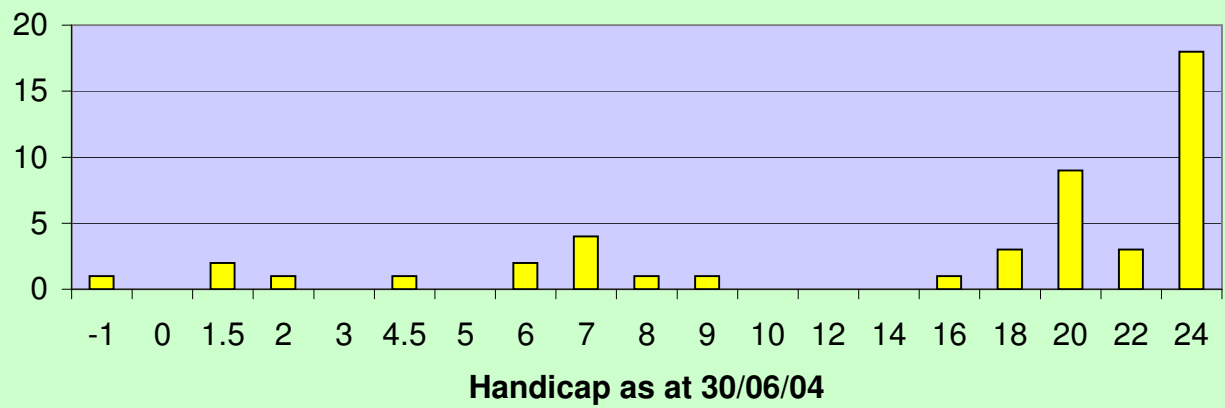

Royal Tunbridge Wells Croquet Club Golf Handicap Spread

Royal Tunbridge Wells Croquet Club Association Handicap Spread

Ils Croquet Club p Spread

at 30/06/04

Ils Croquet Club dicap Spread

at 30/06/04