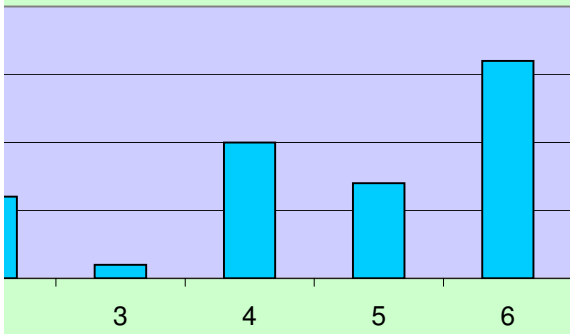

Royal Tunbridge Wells Croquet Club Golf Handicap Spread

Royal Tunbridge Wells Croquet Club Association Handicap Spread

Ils Croquet Club p Spread

at 30/06/04

Ils Croquet Club dicap Spread

at 30/06/04