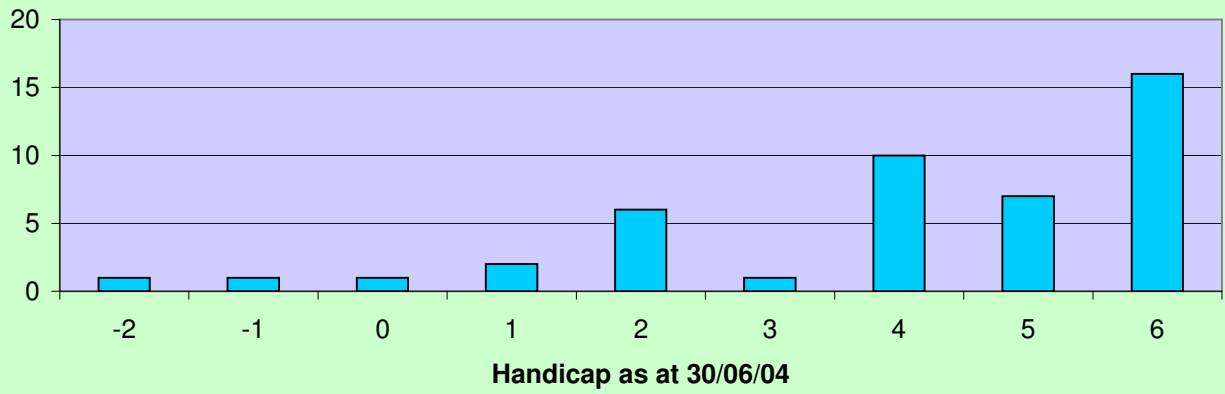

Royal Tunbridge Wells Croquet Club Golf Handicap Spread

Royal Tunbridge Wells Croquet Club Association Handicap Spread

Ils Croquet Club p Spread

at 30/06/04

Ils Croquet Club dicap Spread

at 30/06/04