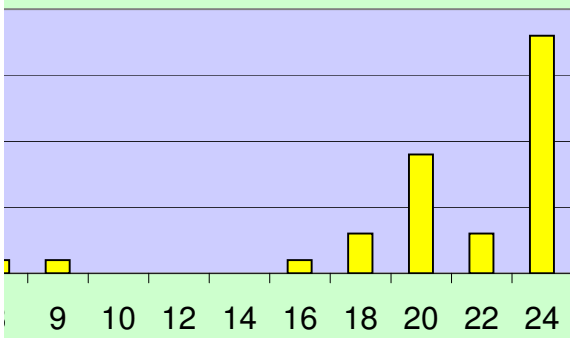

Royal Tunbridge Wells Croquet Club Golf Handicap Spread

Royal Tunbridge Wells Croquet Club Association Handicap Spread

Ils Croquet Club p Spread

at 30/06/04

Ils Croquet Club dicap Spread

at 30/06/04